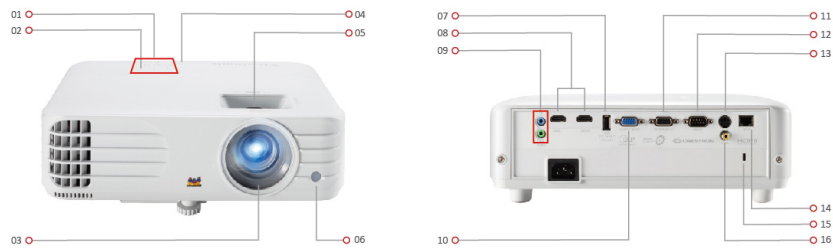

## Product Description

The ViewSonic PG706HD features 4000 ANSI lumens of brightness to project the finest of details in any ambient setting. High brightness and a Full HD 1920 x 1080 resolution provide you with perfect projection in any medium sized space, such as a meeting room or classroom. The PG706HD comes with an energy-saving SuperEco+ mode that reduces power consumption and extends lamp life to 20,000 hours, reducing the frequency of lamp replacement and lowering maintenance costs. In addition to dual HDMI, Video, S-Video, and VGA, the projector is integrated with RS232 and LAN, certified by Crestron, AMX, PJ Link and Extron networkable solutions, making it easy to control and monitor the projector remotely.

Visit Us  [www.viewsonic.com](http://www.viewsonic.com)

**SPECIFICATION**

Native Resolution:	1920x1080
DMD Type:	DC3
Brightness:	4000 ANSI Lumens
Contrast Ratio with SuperEco Mode:	12000:1
Display Color:	1.07 Billion Colours
Light Source Type:	Lamp
Light Source Life (Normal):	4000
Light Source Life (SuperEco):	20000
Lamp Watt:	245W
Lens:	F=2.0~2.05, f=15.843-17.445mm
Projection Offset:	110%+/-6%
Throw Ratio:	1.5-1.65
Optical Zoom:	1.1x
Digital Zoom:	0.8x-2.0x
Image Size:	30"-300"
Throw Distance:	1.00m-10.96m (100"@3.32m)
Keystone:	+/- 40° (V)
Lens Shift V. Range:	Yes (+/- 5%)
Audible Noise (Normal):	32dB
Audible Noise (Eco):	27dB
Input Lag:	16ms
Resolution Support:	VGA(640 x 480) to WUXGA_RB(1920 x 1200) *RB-Reduced Blanking
HDTV Compatibility:	480i, 480p, 576i, 576p, 720p, 1080i, 1080p
Video Compatibility:	NTSC, PAL, SECAM
Horizontal Frequency:	15K-102KHz
Vertical Scan Rate:	23-120Hz

**INPUT**

Computer in (share with component):	1
Composite:	1
S-Video:	1
HDMI:	2 (HDMI 1.4/ HDCP 1.4)
Audio-in (3.5mm):	1
RJ45 Input:	1 (LAN control)

**OUTPUT**

Monitor out:	1
Audio out (3.5mm):	1
Speaker:	10W
USB Type A (Power):	1 (5V/ 1.5A)