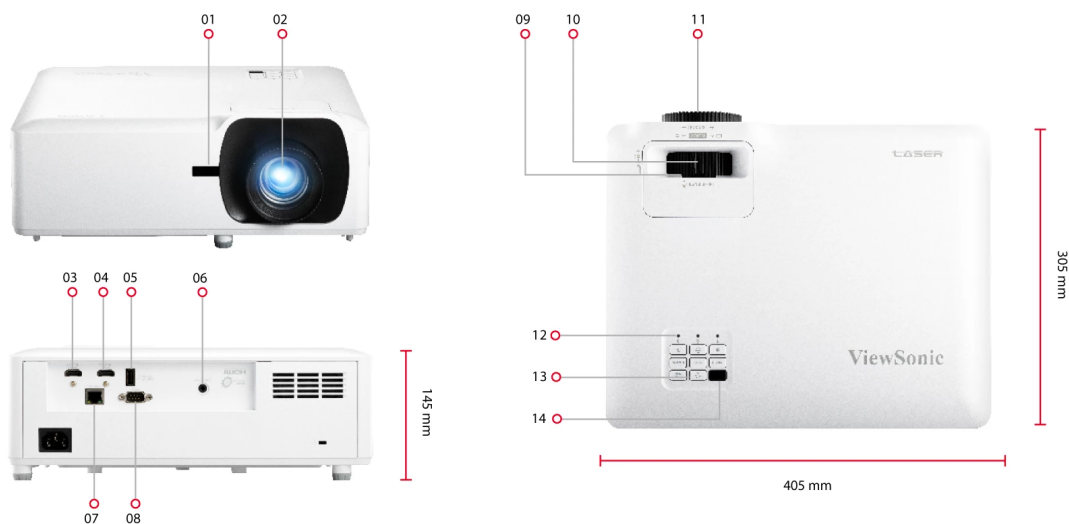

Product Description

The Luminous Superior series is ViewSonic's lamp-free high brightness lineup for both commercial and educational spaces. The LS751HD adopts industry-leading 2nd generation laser phosphor technology and delivers 5,000 ANSI Lumens while eliminating the use of toxic mercury, reducing the cost and effort of frequent lamp replacement and lowering the total cost of ownership. The lamp-free light source offers enhanced sustainability for a greener environment while delivering up to 300" large images with 1080p high resolution and vivid colors no matter if you're in a boardroom, lecture hall, or public space. The projector boasts high installation flexibility with vertical lens shift, 1.6x optical zoom, easy image adjustment with H/V keystone and 4 corner correction, and diverse applications with 360° projection and portrait mode. The LS751HD also comes with HDMI 2.0b, ensuring access to original 4K quality content with HDR/HLG supported.